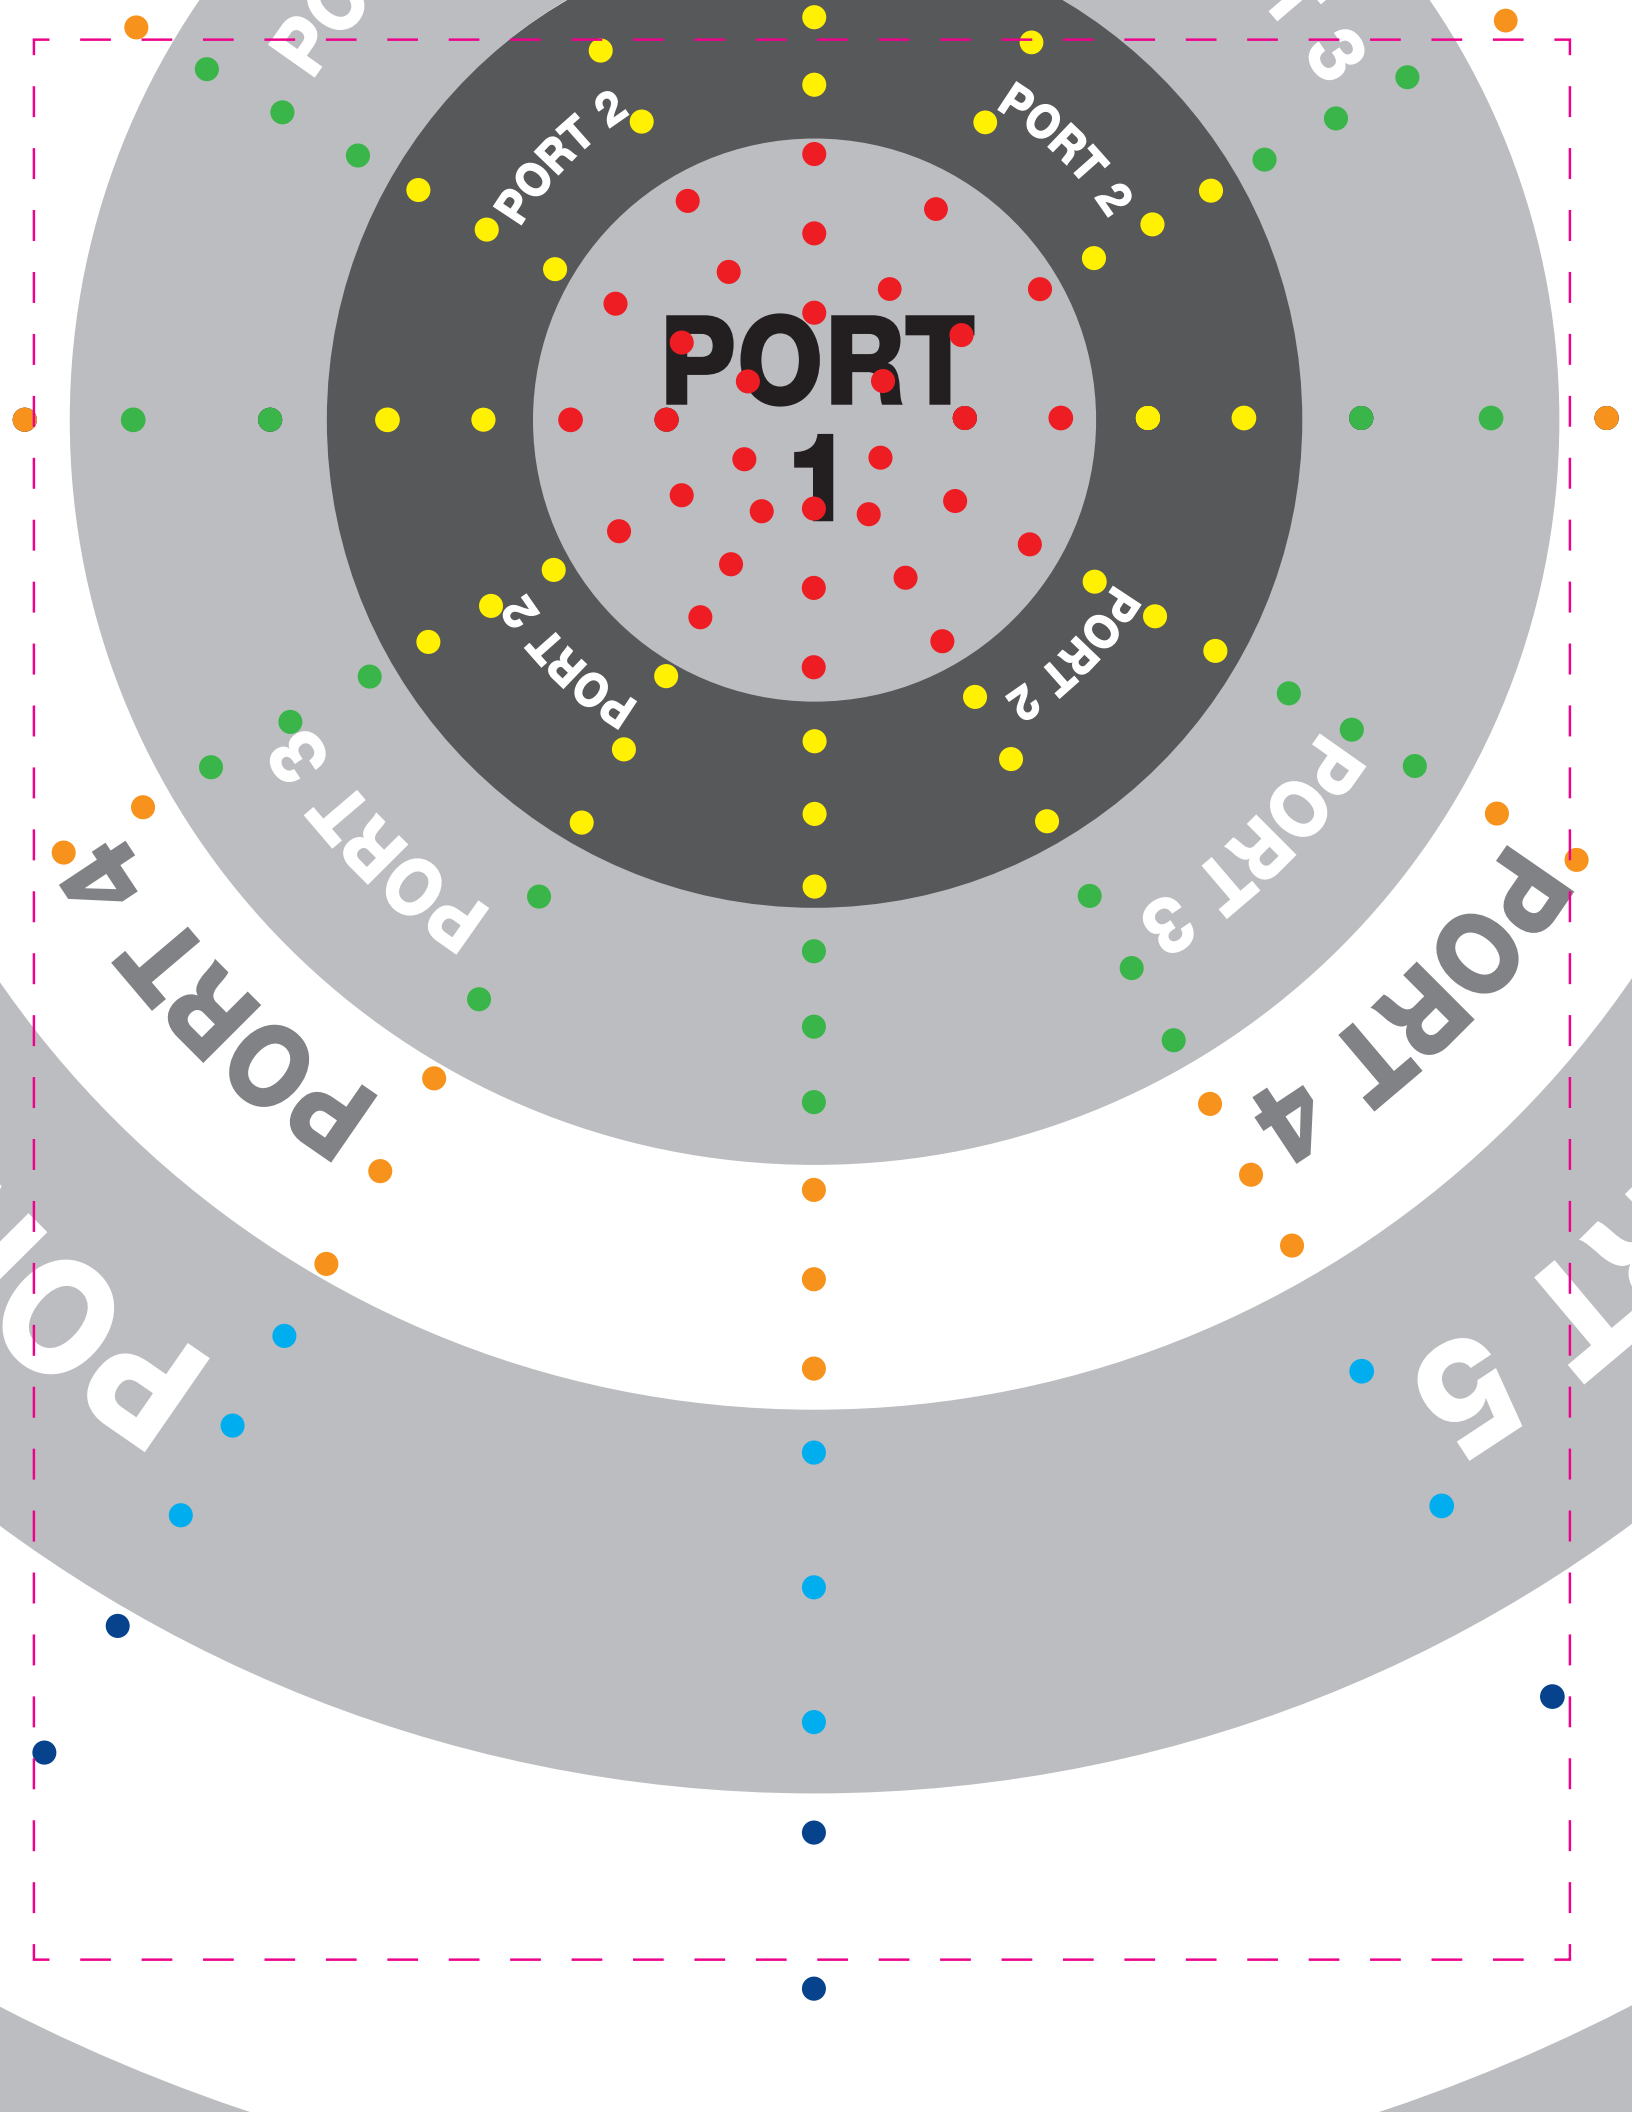

Cut, Line Up and
Paste Sections
together using
dashed Magenta
Lines as guides.

DO NOT USE
"SCALE" OR
"FIT TO PAGE" IN
PRINT SETUP

PORT 8

PORT 7

PORT 6

PORT 5

PORT 4

PORT 8

PORT 7

PORT 6

PORT 5

PORT

PORT 6

PORT 7

PORT

PROD