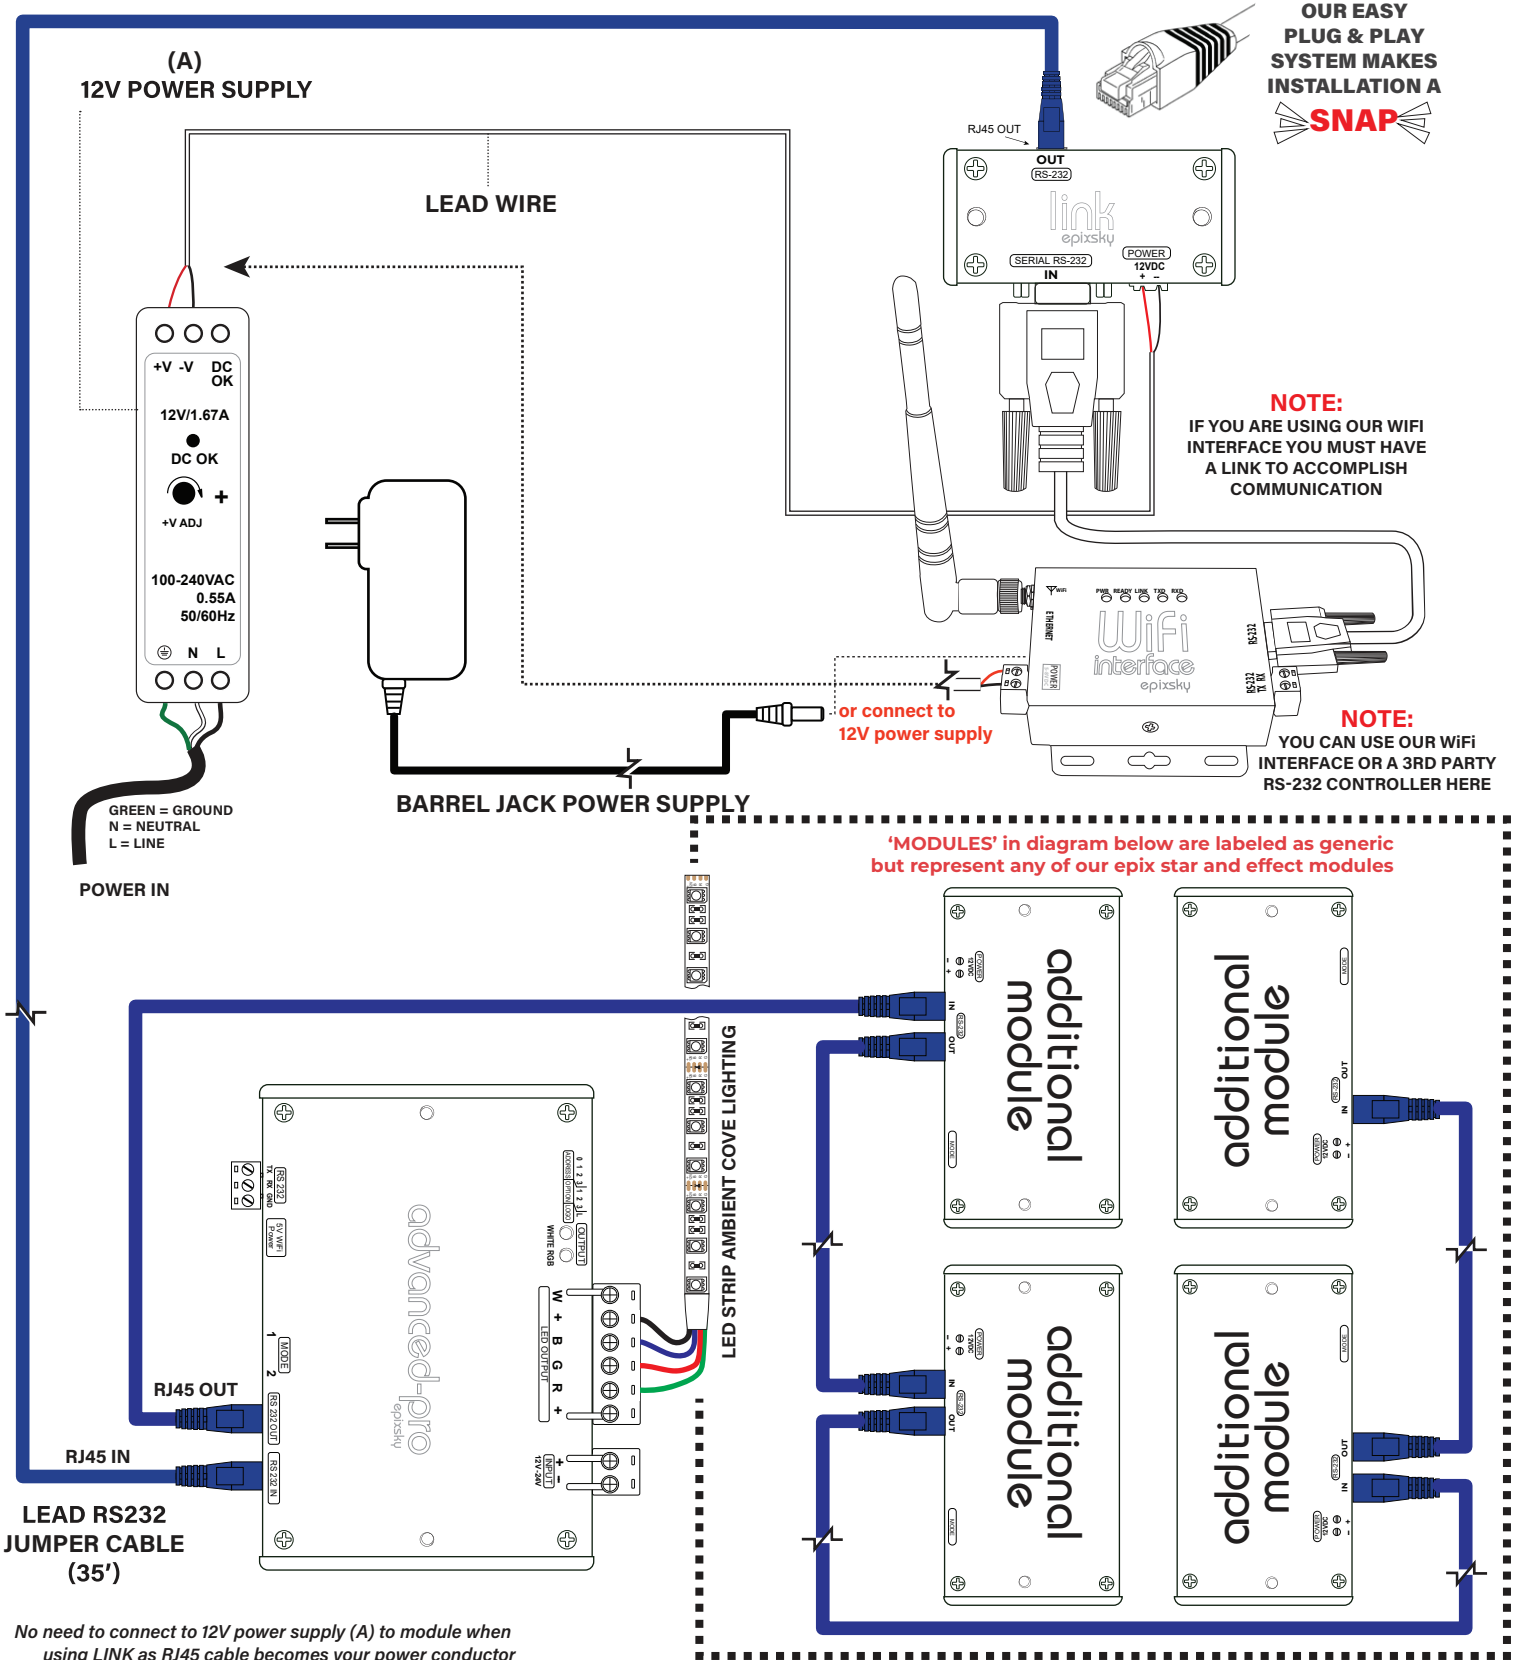

### MODEL

**EPIC-WIFI-SERIAL**

5 VDC Power Supply  
Adjustable Antenna  
RS232 Serial Cable

### TO BE USED IN CONJUNCTION WITH

- EPIC Star Modules
- EPIC Star Panels
- EPIC Controllers
- Epic Link (required with WiFi)

A Division of Impact Lighting Inc.

2814 Silver Star Rd., Orlando, Florida 32808 • Ph. 1-800-507-5714 • Email: sales@epixsky.com

## WIRING DIAGRAM

No need to connect to 12V power supply (A) to module when using LINK as RJ45 cable becomes your power conductor