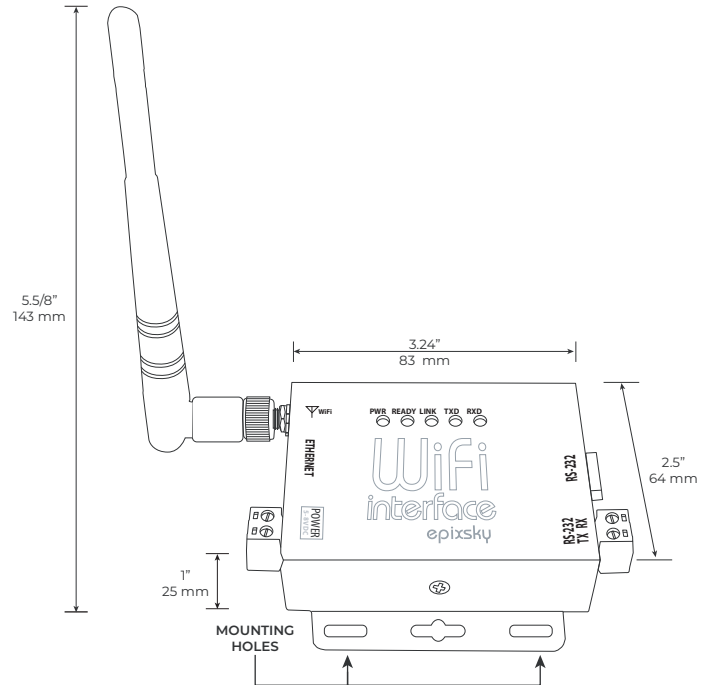

TECHNICAL INFO:

SIDE A