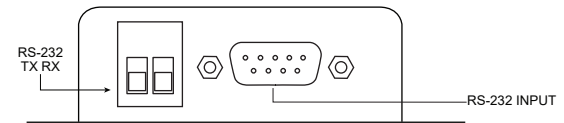

EPIC WIFI INTERFACE

SPECIFICATION

PROJECT	DATE
TYPE	QTY

KEY FEATURES:

- Powder coat aluminum
- Solid state electronics
- Commercial grade construction
- 50ft range
- Control app. available for OSX iPad & iPad Mini (sold separately)

BENEFITS:

- Compact design
- Low power consumption
- Plug in and immediately connect

The **EPIC WIFI INTERFACE MODULE** provides instant network-enabling at its best, delivering the power of choice at a cost-effective price.

The innovative design of the Epic WiFi Lighting Control System allows for easy & flexible integration into any network control solution. Works with Epic Advanced Controller.

Download app for Apple iPad and iPad Mini only. **Requires Epic Link for Communication**

TECHNICAL INFO:

SIDE A

SIDE B

ORDERING

MODEL

EPIC-WIFI-SERIAL

5 VDC Power Supply
Adjustable Antenna
RS232 Serial Cable

TO BE USED IN CONJUNCTION WITH

- EPIC Star Modules
- EPIC Star Panels
- EPIC Controllers
- Epic Link (required with WiFi)

A Division of Impact Lighting Inc.

2814 Silver Star Rd., Orlando, Florida 32808 • Ph. 1-800-507-5714 • Email: sales@epixsky.com

epixsky.com