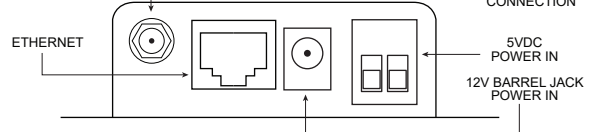

SIDE B

ORDERING

MODEL

EPIC-WIFI-SERIAL

5 VDC Power Supply
Adjustable Antenna
RS232 Serial Cable

TO BE USED IN CONJUNCTION WITH

- EPIC Star Modules
- EPIC Star Panels
- EPIC Controllers
- Epic Link (required with WiFi)

A Division of Impact Lighting Inc.

2814 Silver Star Rd., Orlando, Florida 32808 • Ph. 1-800-507-5714 • Email: sales@epixsky.com

epixsky.com