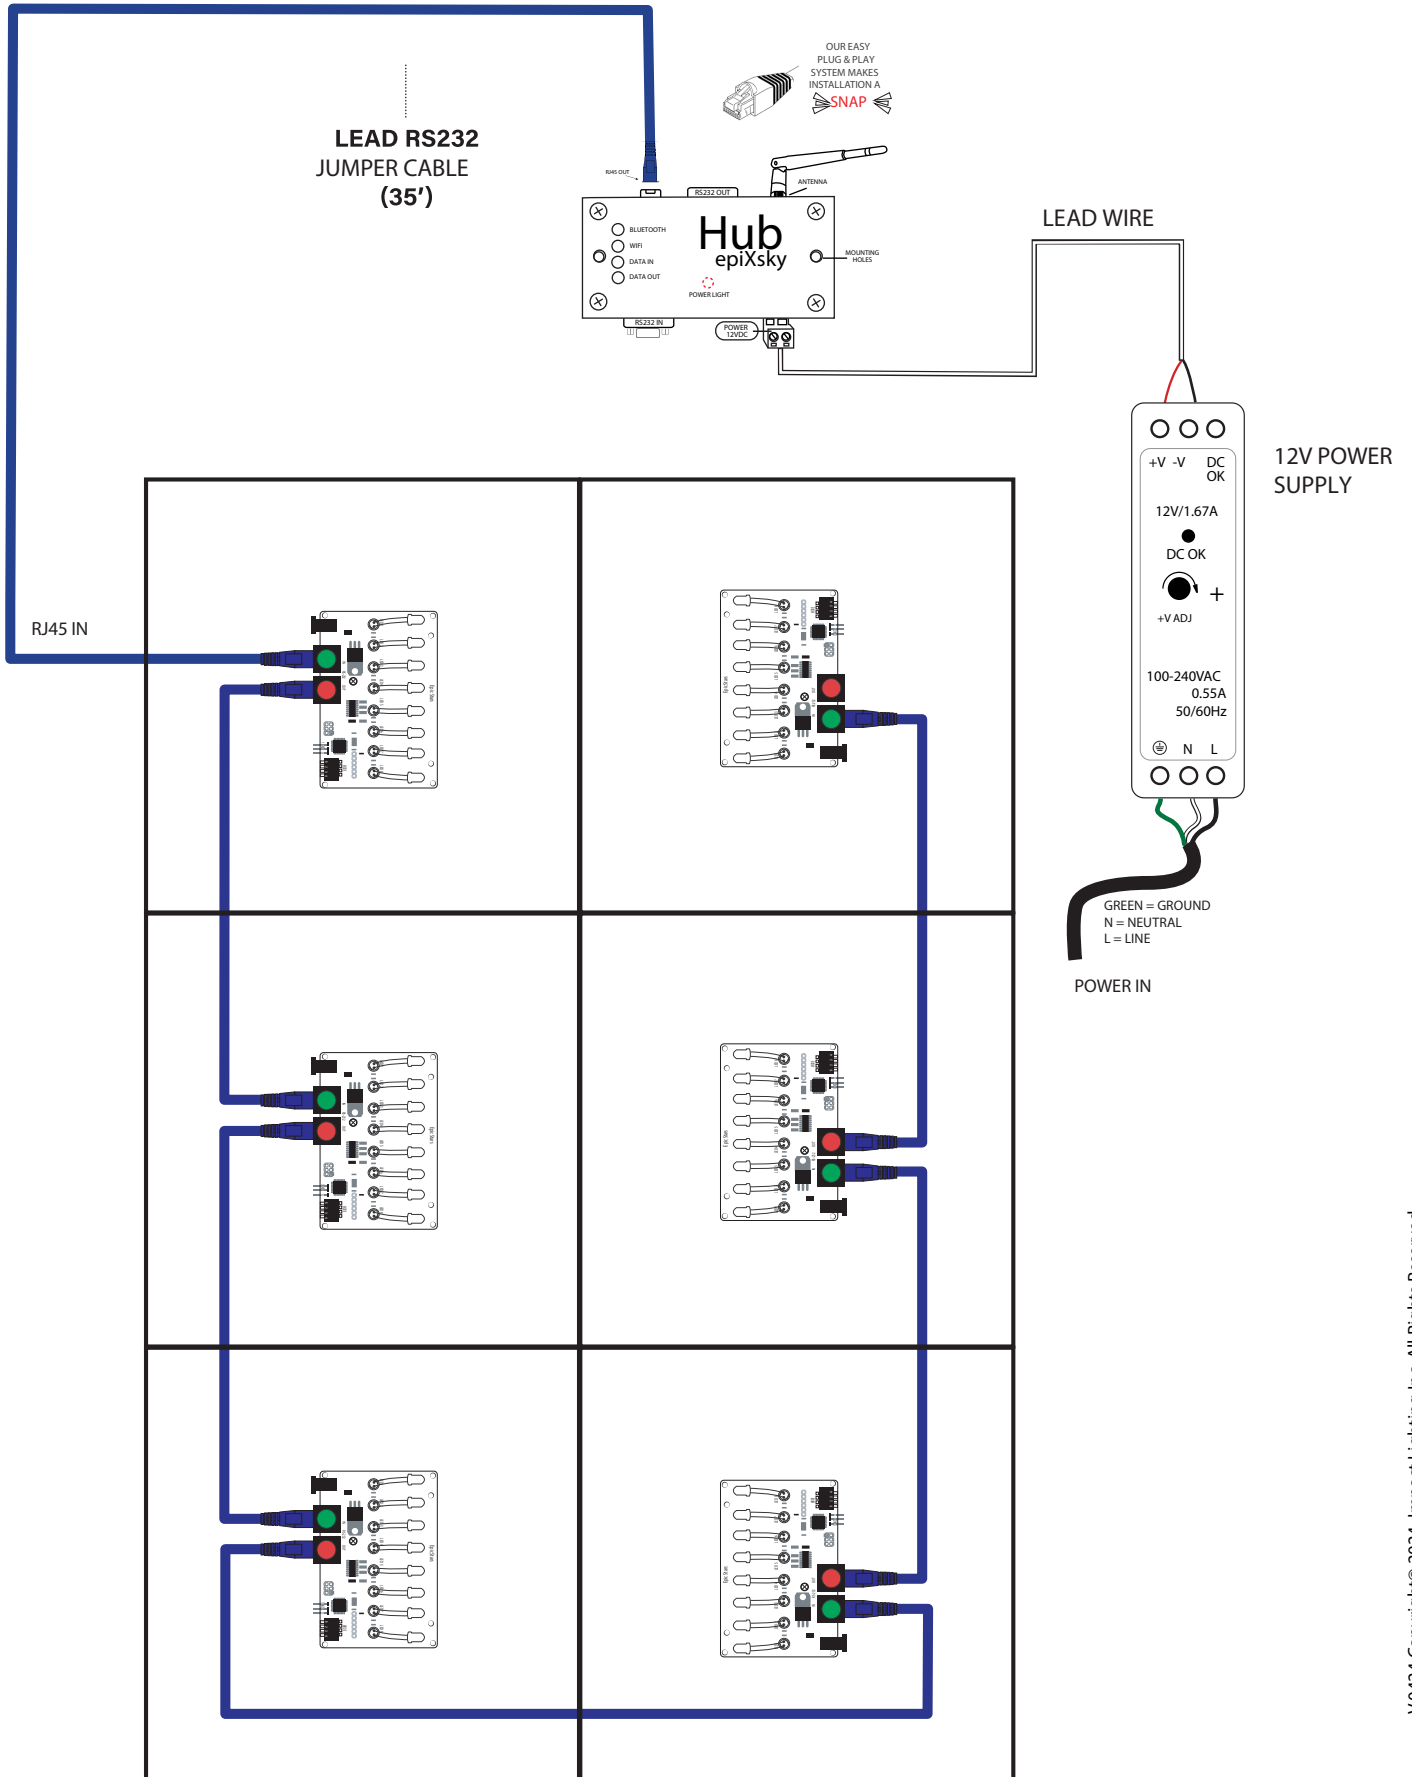

# STAR PANEL / EPIX HUB CONNECTION

EPIX HUB TO WORK WITH STAR PANELS AND SPECIAL EFFECTS

V.0424 Copyright © 2024, Impact Lighting Inc. All Rights Reserved